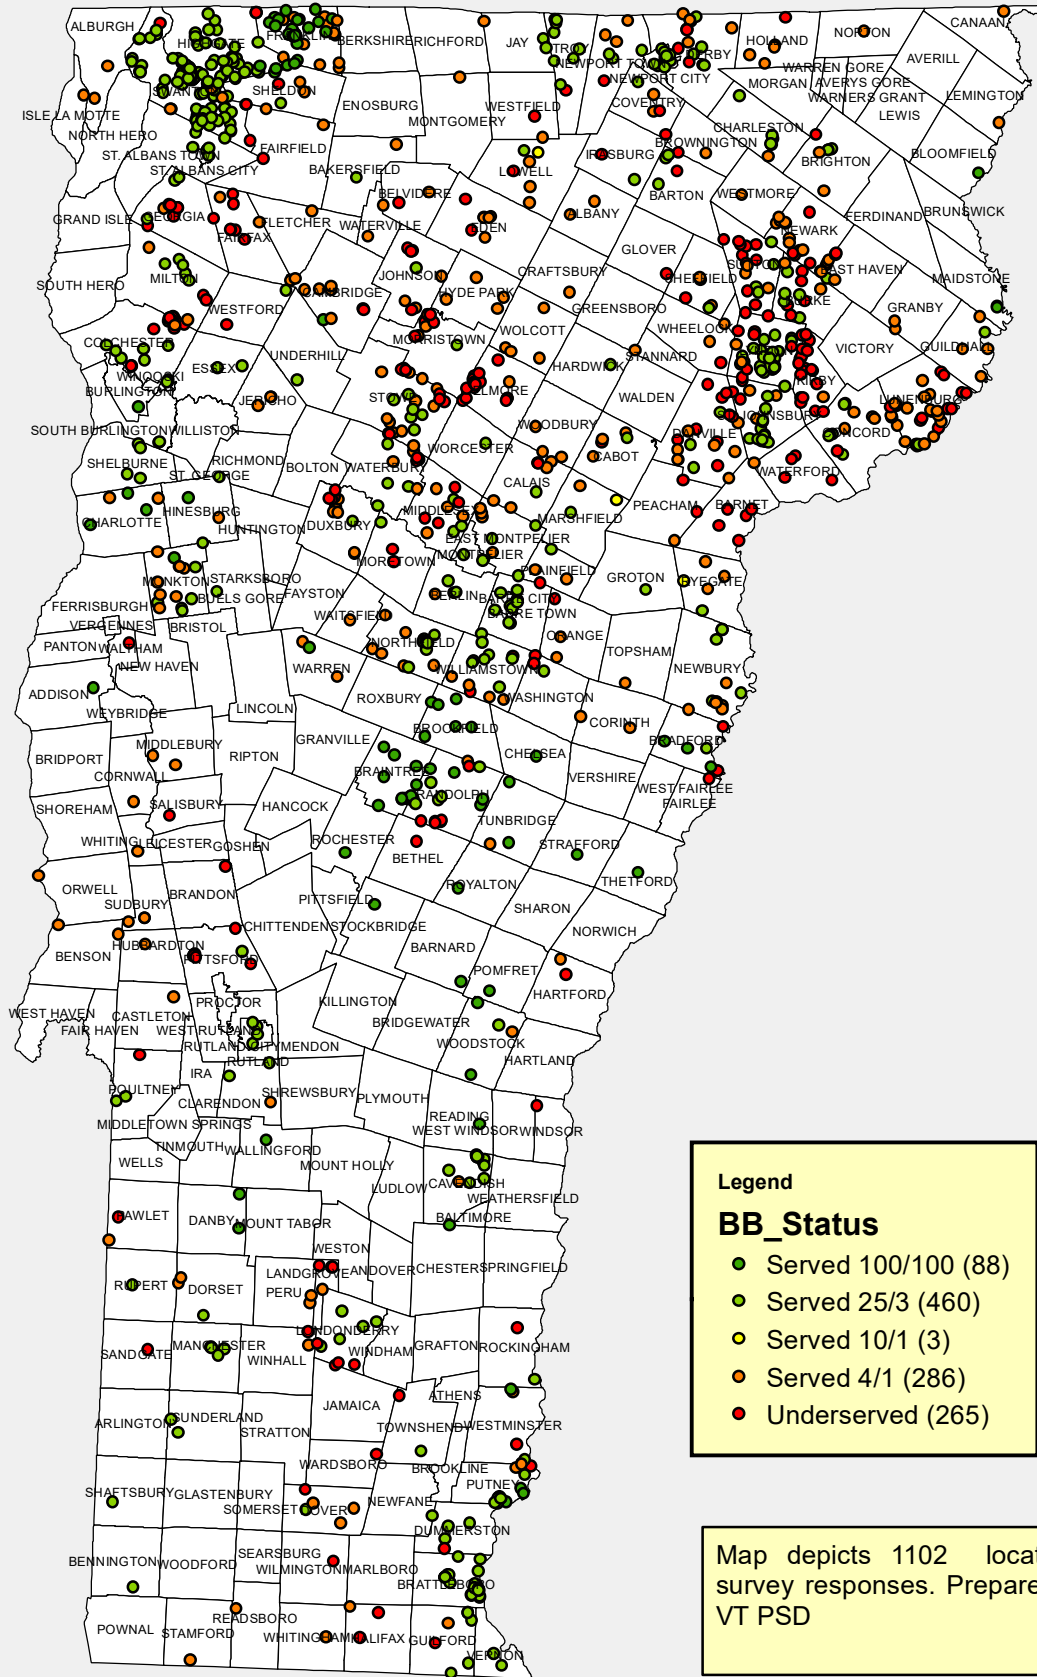

Responses to Broadband Survey - locations with K-12 students

Legend

BB_Status

- Served 100/100 (88)
- Served 25/3 (460)
- Served 10/1 (3)
- Served 4/1 (286)
- Underserved (265)

Map depicts 1102 locations for survey responses. Prepared by the VT PSD